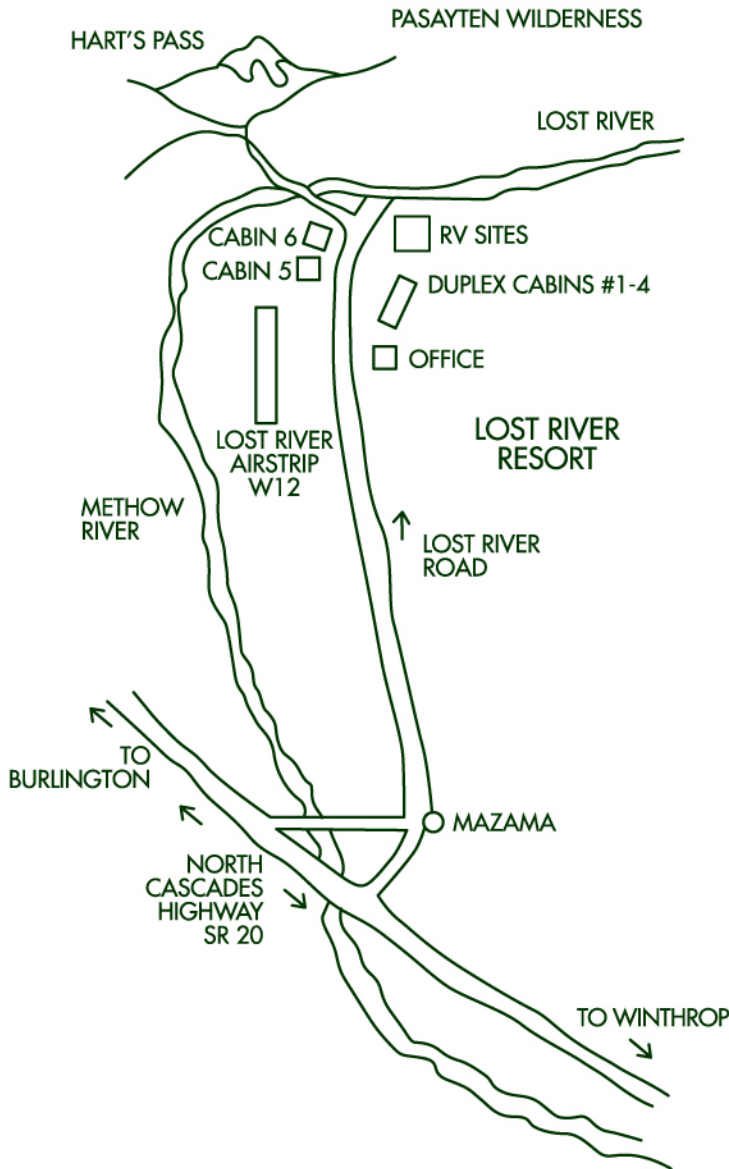

Directions

Lost River Resort is also accessible by plane, and is located within walking distance of the Lost River Airstrip.

LOST RIVER RESORT

Take the Mazama exit off off Hwy 20

Turn left onto Lost River Road (at intersection by Mazama Store)

Follow Lost River Road for 6.8 miles.

(Please note: North Cascade Pass on Hwy. 20 is normally closed mid-November to mid-April. Check before using that route during the winter).